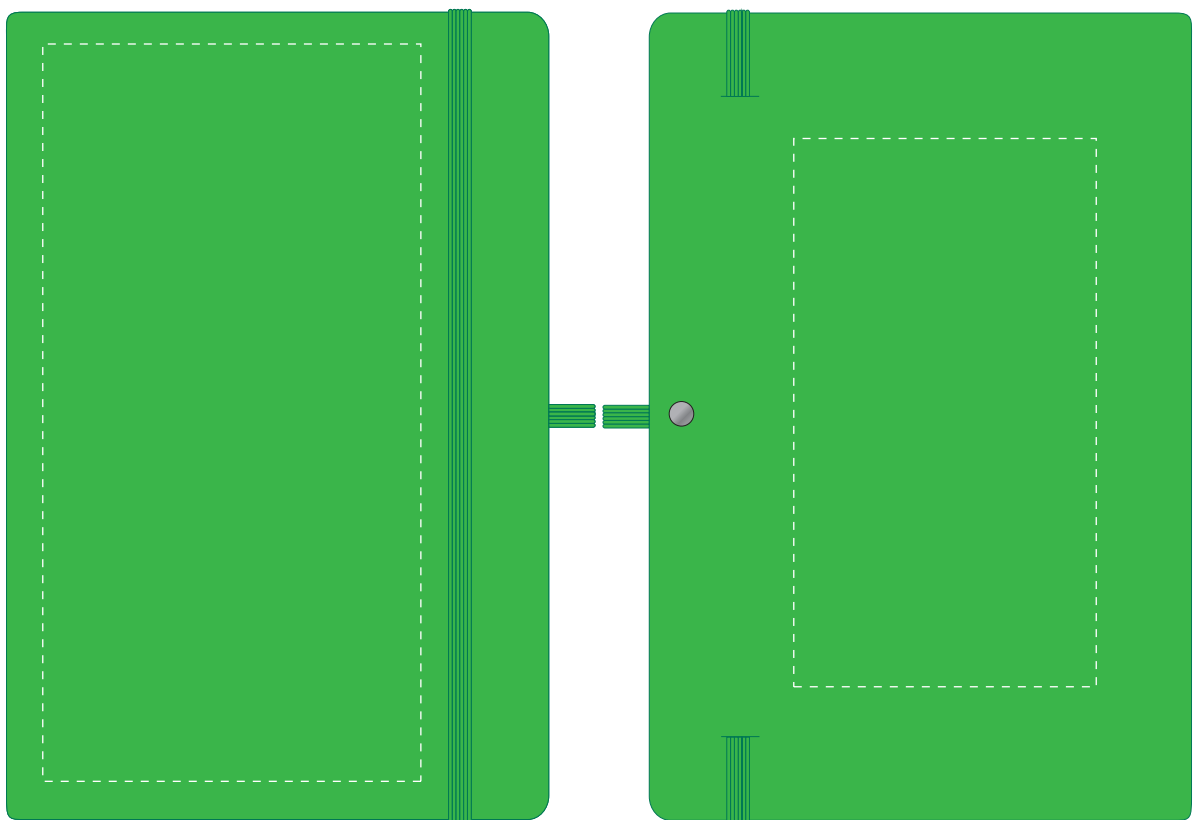

Your Ref:	Quantity:	Product Code: QS0745
Our Ref:	Version: 1	Product Colour: GREEN

**PRINTING CONCERNS:****PRODUCT INFO: DUE TO THE NATURE OF THE PRODUCT THE PRINT POSITION MAY VARY BY 2 - 3 MM**

We stock this item in the following colours

**PANTONE REFERENCE(S)**

Full Colour Printing

 Product Image for visualisation  
 - colours may vary

ARTWORK SCALE 50%

- CENTRED TO PRINT AREA
- CENTRED TO NOTEBOOK

The dashed line is to demonstrate print area and will not appear on your printed item

To proceed, please approve visual via the online system.

ARTWORK SCALE 100%  
Max print area: 195mm x 100mm

ARTWORK SCALE 100%  
Max print area: 145mm x 80mm